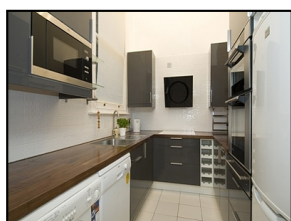

Price

£895.00 Per week

Bedrooms

2

Elm Park Gardens, London

A well appointed two double bedroom garden flat, £895 per week

An excellent and very well appointed, generously proportioned, 2 double bedroom garden flat, within this attractive and very well maintained Victorian building,

Solid oak wood floors and neutral decoration, excellent natural light and a cosy feel help make this apartment a relaxing and enjoyable environment.

All the trappings of the Fulham Road and Kings Road being within easy walking distance. South Kensington and Gloucester Road Underground stations are nearby.