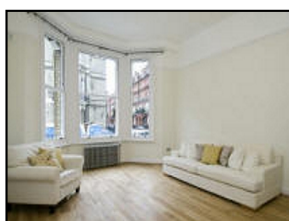

Elm Park Gardens, London. an excellent two double bedroom garden flat

Mother Residential Limited - Mother Residential Limited

Elm Park Gardens, Central London SW109NZ (Unsold/Available)
£895.00 Per week

Price

£895.00 Per week

Bedrooms

2

Elm Park Gardens, London

A well appointed two double bedroom garden flat, £895 per week

An excellent and very well appointed, generously proportioned, 2 double bedroom garden flat, within this attractive and very well maintained Victorian building,

Solid oak wood floors and neutral decoration, excellent natural light and a cosy feel help make this apartment a relaxing and enjoyable environment.

All the trappings of the Fulham Road and Kings Road being within easy walking distance. South Kensington and Gloucester Road Underground stations are nearby.

Elm Park Gardens, London. an excellent two double bedroom garden flat

Mother Residential Limited - Mother Residential Limited

£895 per week (£3,878.33 pcm) - unfurnished or furnished

Further details and illustrations upon request: help@askmother.co.uk