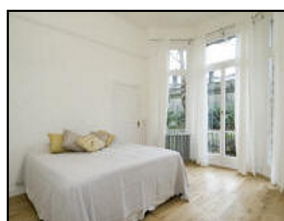

Elm Park Gardens, London. an excellent two double bedroom garden flat

Mother Residential Limited - Mother Residential Limited

Elm Park Gardens, Central London SW109NZ (Unsold/Available)
£895.00 Per week

Price

£895.00 Per week

Bedrooms

2

Elm Park Gardens, London

A well appointed two double bedroom garden flat, £895 per week

An excellent and very well appointed, generously proportioned, 2 double bedroom garden flat, within this attractive and very well maintained Victorian building,

Solid oak wood floors and neutral decoration, excellent natural light and a cosy feel help make this apartment a relaxing and enjoyable environment.

All the trappings of the Fulham Road and Kings Road being within easy walking distance. South Kensington and Gloucester Road Underground stations are nearby.

Elm Park Gardens, London. an excellent two double bedroom garden flat

Mother Residential Limited - Mother Residential Limited

£895 per week (£3,878.33 pcm) - unfurnished or furnished

Further details and illustrations upon request: help@askmother.co.uk